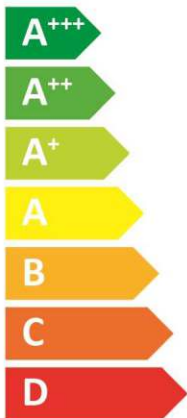

# BAXI

7799995 - AWHP2R 12 MR

7804765 - SYSMGR ALYA 12-16 E FS-A

L

**A<sup>++</sup>**

**A<sup>+</sup>**

Two icons showing sound power levels. The top icon shows a speaker inside a house with the number 3 and dB below it. The bottom icon shows a speaker outside a house with the number 5 and dB below it.

A legend with three colored squares and corresponding power consumption values: a dark blue square for 6 kW, a medium blue square for 7 kW, and a light blue square for 8 kW.