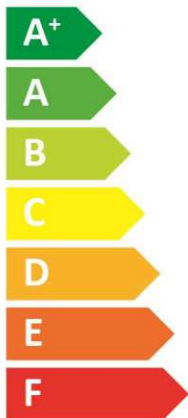

# BAXI

7799995 - AWHP2R 12 MR

7804765 - SYSMGR ALYA 12-16 E FS-A

L

**A<sup>++</sup>**

**A<sup>+</sup>**

Two icons showing sound power levels. The top icon shows a speaker inside a house with the number 3 and dB below it. The bottom icon shows a speaker outside a house with the number 5 and dB below it.

A legend with three colored squares and corresponding power consumption values: a dark blue square for 6 kW, a medium blue square for 7 kW, and a light blue square for 8 kW.