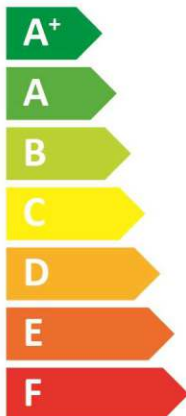

# BAXI

7799995 - AWHP2R 12 MR

7804768 - SYSMGR ALYA 12-16 H FS-A

L

**A<sup>++</sup>**

**A<sup>+</sup>**

Two icons showing sound power levels. The top icon shows a speaker inside a house with the number 3 and dB below it. The bottom icon shows a speaker outside a house with the number 5 and dB below it.

A legend with three colored squares and corresponding power consumption values: a dark blue square for 6 kW, a medium blue square for 7 kW, and a light blue square for 8 kW.