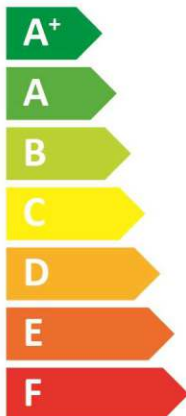

ENERG

енергия · ενεργεια

BAXI

7799991 - AWHP2R 6 MR

7804748 - SYSMGR ALYA 4-6 E FS-A

L

A⁺⁺

A⁺

Two icons showing sound power levels. The top icon shows a speaker inside a house with the number 3 and dB below it. The bottom icon shows a speaker outside a house with the number 5 and dB below it.

A legend for power consumption in kW, shown as a map of Europe. Three shades of blue represent different power levels: dark blue for 6 kW, medium blue for 7 kW, and light blue for 8 kW.