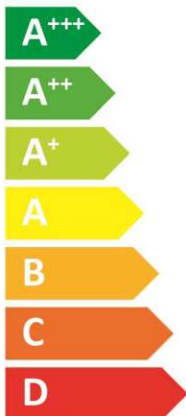

ENERG

енергия · ενεργεια

BAXI

7799995 - AWHP2R 6 MR

7804766 - SYSMGR ALYA 4-6 H FS-A

L

A⁺⁺

A⁺

Two icons showing sound power levels. The top icon shows a speaker inside a house with the text **3** dB. The bottom icon shows a speaker outside a house with the text **5** dB.

A legend with three colored squares and corresponding power consumption values: a dark blue square for **6** kW, a medium blue square for **7** kW, and a light blue square for **8** kW.