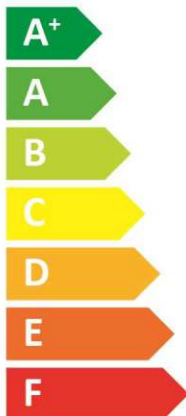

ENERG

енергия · ενεργεια

BAXI

7799995 - AWHP2R 6 MR

7804766 - SYSMGR ALYA 4-6 H FS-A

L

A⁺⁺

A⁺

Two icons showing sound power levels. The top icon shows a speaker inside a house with the text **3** dB. The bottom icon shows a speaker outside a house with the text **5** dB.

A legend with three colored squares and corresponding power consumption values: a dark blue square for **6** kW, a medium blue square for **7** kW, and a light blue square for **8** kW.