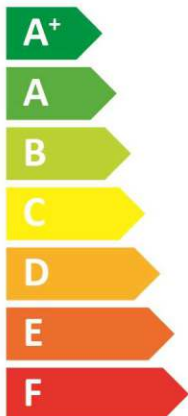

ENERG

енергия · ενεργεια

BAXI

7799992 - AWHP2R 8 MR

7804762 - SYSMGR ALYA 8-10 E FS-A

L

A⁺⁺

A⁺

Two icons showing sound power levels. The top icon shows a speaker inside a house with the number 3 and dB below it. The bottom icon shows a speaker outside a house with the number 5 and dB below it.

A legend with three colored squares and corresponding power consumption values: a dark blue square for 6 kW, a medium blue square for 7 kW, and a light blue square for 8 kW.