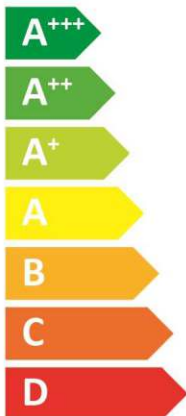

ENERG

енергия · ενεργεια

BAXI

7799992 - AWHP2R 8 MR

7804762 - SYSMGR ALYA 8-10 E FS-A

L

A⁺⁺

A⁺

Two icons showing sound power levels. The top icon shows a speaker inside a house with the number 3 and dB below it. The bottom icon shows a speaker outside a house with the number 5 and dB below it.

A legend with three colored squares and corresponding power consumption values: a dark blue square for 6 kW, a medium blue square for 7 kW, and a light blue square for 8 kW.