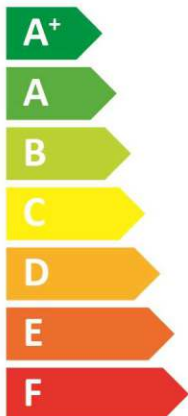

ENERG

енергия · ενεργεια

BAXI

7799992 - AWHP2R 8 MR

7804767 - SYSMGR ALYA 8-10 H FS-A

L

A⁺⁺

A⁺

Two icons showing sound power levels. The top icon shows a speaker inside a house with the text "3 dB". The bottom icon shows a speaker outside a house with the text "5 dB".

A legend for power consumption in kW, shown as three squares of increasing size and darkness. The first square is dark blue and labeled "6 kW". The second square is medium blue and labeled "7 kW". The third square is light blue and labeled "8 kW".