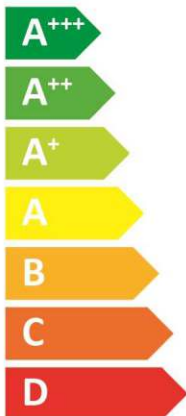

ENERG

енергия · ενεργεια

BAXI

7799992 - AWHP2R 8 MR

7804767 - SYSMGR ALYA 8-10 H FS-A

L

A⁺⁺

A⁺

Two icons showing sound power levels. The top icon shows a speaker inside a house with the text "3 dB". The bottom icon shows a speaker outside a house with the text "5 dB".

A legend for power consumption in kW, shown as three squares of increasing size and darkness. The first square is dark blue and labeled "6 kW". The second square is medium blue and labeled "7 kW". The third square is light blue and labeled "8 kW".